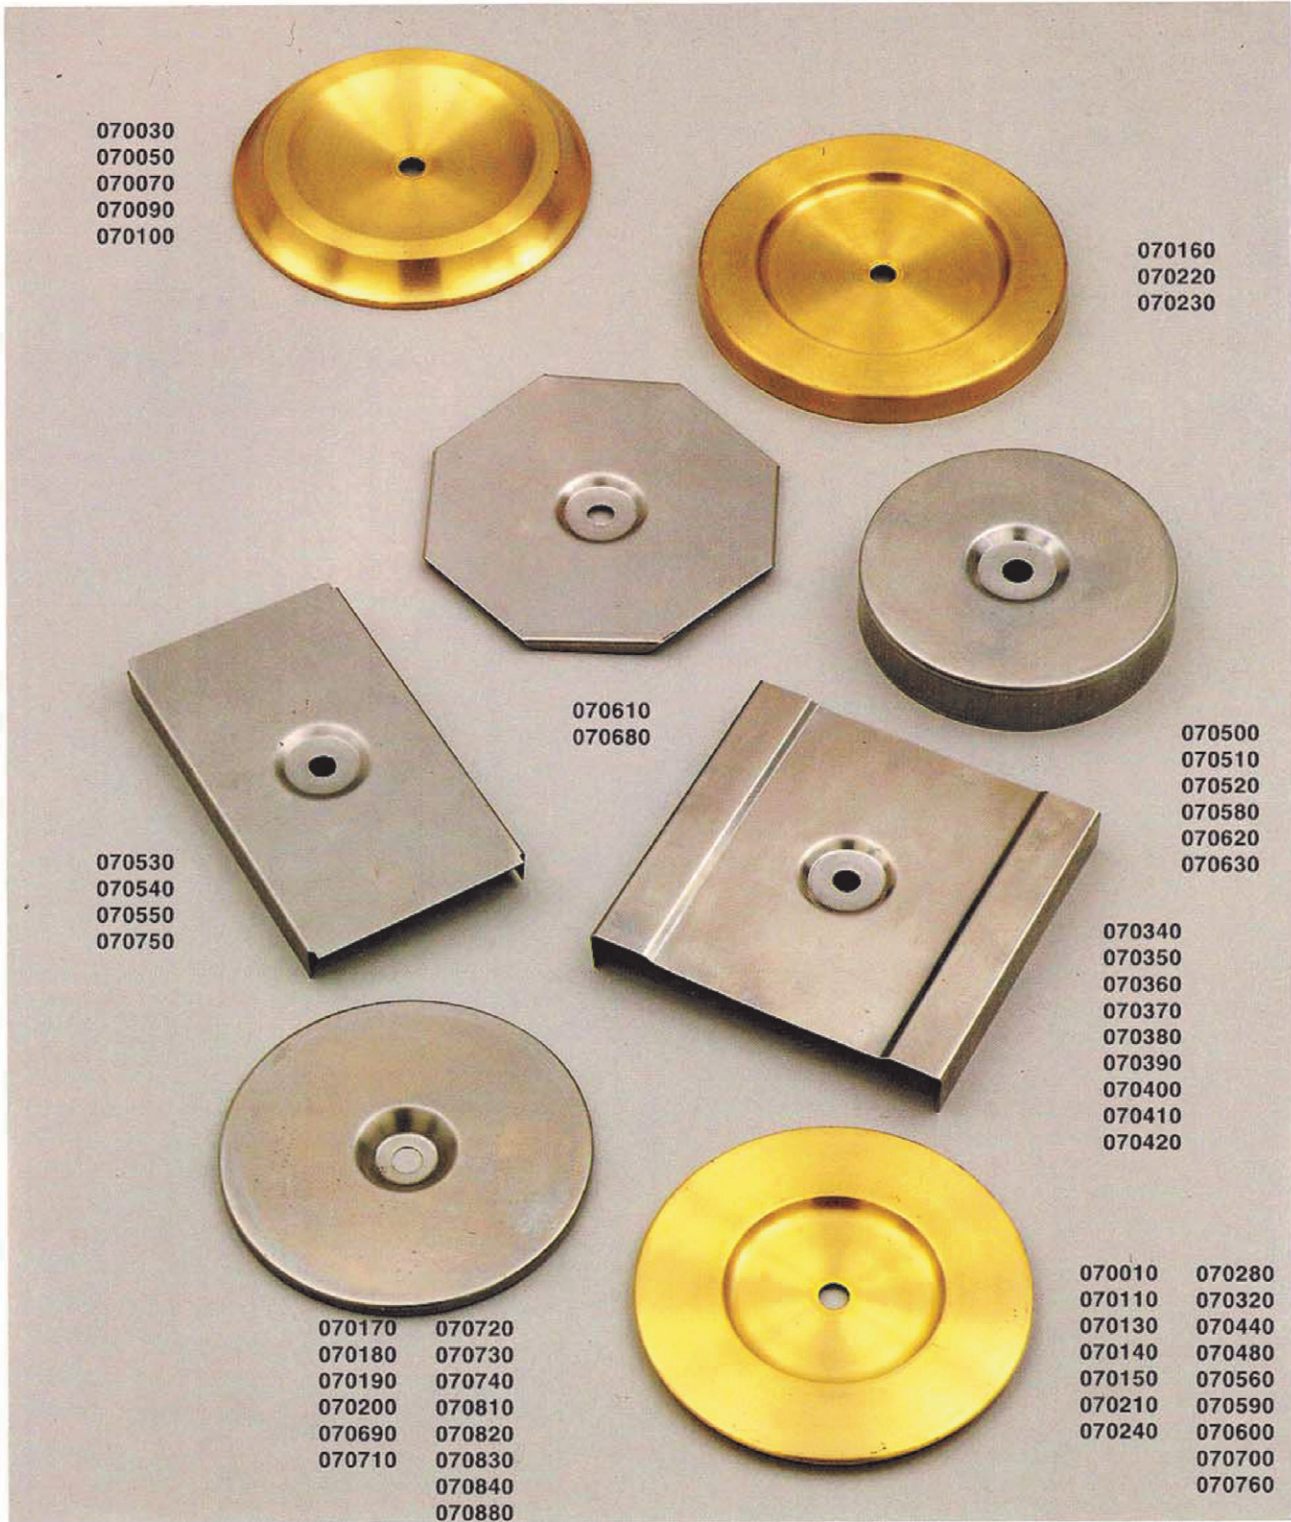

070030
070050
070070
070090
070100

070160
070220
070230

070610
070680

070530
070540
070550
070750

070500
070510
070520
070580
070620
070630

070340
070350
070360
070370
070380
070390
070400
070410
070420

070170 070720
070180 070730
070190 070740
070200 070810
070690 070820
070710 070830
070840
070880

070010 070280
070110 070320
070130 070440
070140 070480
070150 070560
070210 070590
070240 070600
070700
070760

REFERENCE	MEASURE Ø x H x ø	REFERENCE	MEASURE Ø x H x ø	REFERENCE	MEASURE Ø x H x ø	REFERENCE	MEASURE Ø x H x ø	REFERENCE	MEASURE Ø x H x ø
070010 L	230 x 11 x 239	070140 H	160 x 7 x 169	070280 H	168 x 8 x 177	070480 H	130 x 9 x 138	070680 H	160 x 10
070010 H	230 x 11 x 239	070150 L	139 x 10 x 147	070320 L	250 x 9 x 257	070500 H	172 x 38	070690 H	135 x 3
070030 L	150 x 17	070150 H	139 x 10 x 147	070320 H	250 x 9 x 257	070510 H	250 x 33	070700 L	115 x 11 x 124
070030 H	150 x 17	070160 L	207 x 11	070340 H	90 x 19	070520 H	280 x 35	070700 H	115 x 11 x 124
070050 L	195 x 23	070170 H	248 x 8	070350 H	110 x 19	070530 H	196 x 15 x 88	070710 H	90 x 3
070050 H	195 x 23	070180 H	278 x 8	070360 H	125 x 19	070540 H	156 x 15 x 88	070720 H	115 x 3
070070 L	235 x 26	070190 H	130 x 5	070370 H	140 x 19	070550 H	136 x 15 x 68	070730 H	159 x 5
070070 H	235 x 26	070200 H	320 x 11	070380 H	160 x 19	070560 L	89 x 10 x 95	070740 H	179 x 5
070090 L	145 x 17	070210 L	200 x 10 x 208	070390 H	180 x 19	070560 H	89 x 10 x 95	070750 H	99 x 15 x 69
070100 L	160 x 17	070210 H	200 x 10 x 208	070400 H	200 x 19	070580 H	172 x 22	070760 H	224 x 10 x 234
070110 L	298 x 11 x 307	070220 L	145 x 15	070410 H	250 x 19	070590 H	265 x 10 x 275	070810 H	139 x 3
070110 H	298 x 11 x 307	070230 L	260 x 20	070420 H	300 x 19	070600 H	154 x 9 x 162	070820 H	234 x 3
070130 L	180 x 9 x 190	070240 L	120 x 9 x 128	070440 L	99 x 9 x 106	070610 H	134 x 7	070830 H	164 x 3
070130 H	180 x 9 x 190	070240 H	120 x 9 x 128	070440 H	99 x 9 x 106	070620 H	120 x 25	070840 H	199 x 3
070140 L	160 x 7 x 169	070280 L	168 x 8 x 177	070480 L	130 x 9 x 138	070630 H	140 x 25	070880 H	120 x 3