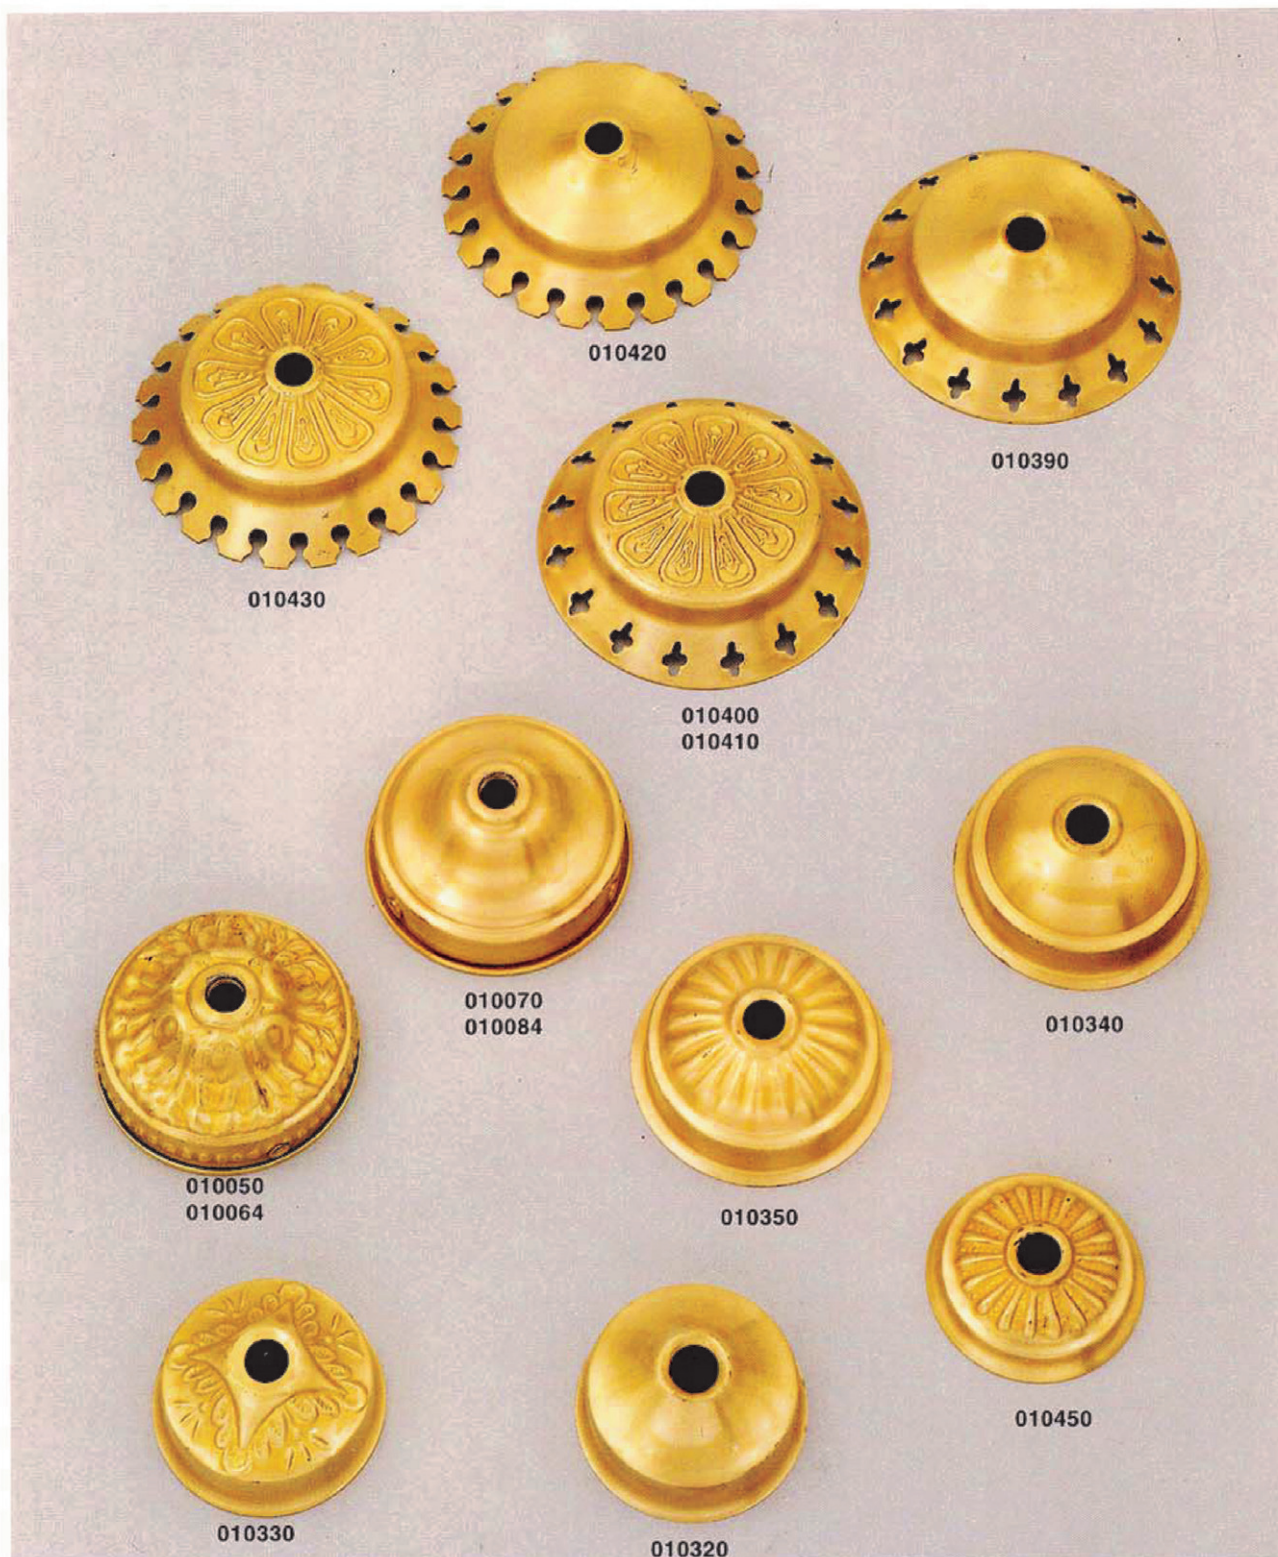

Product Details - Pages 1 to 106

Product Index - Pages 107 to 112

Material Stock Code References

0***0 L	=	Brass
0***0 H	=	Steel
0***0 A	=	Galvanised
0***0 G	=	Aluminium

REFERENCE	MEASURE Ø x H
010050 L	65 x 30
010064 L	65 x 30
010070 L	65 x 30
010070 H	65 x 30
010084 L	65 x 30
010320 L	51 x 25